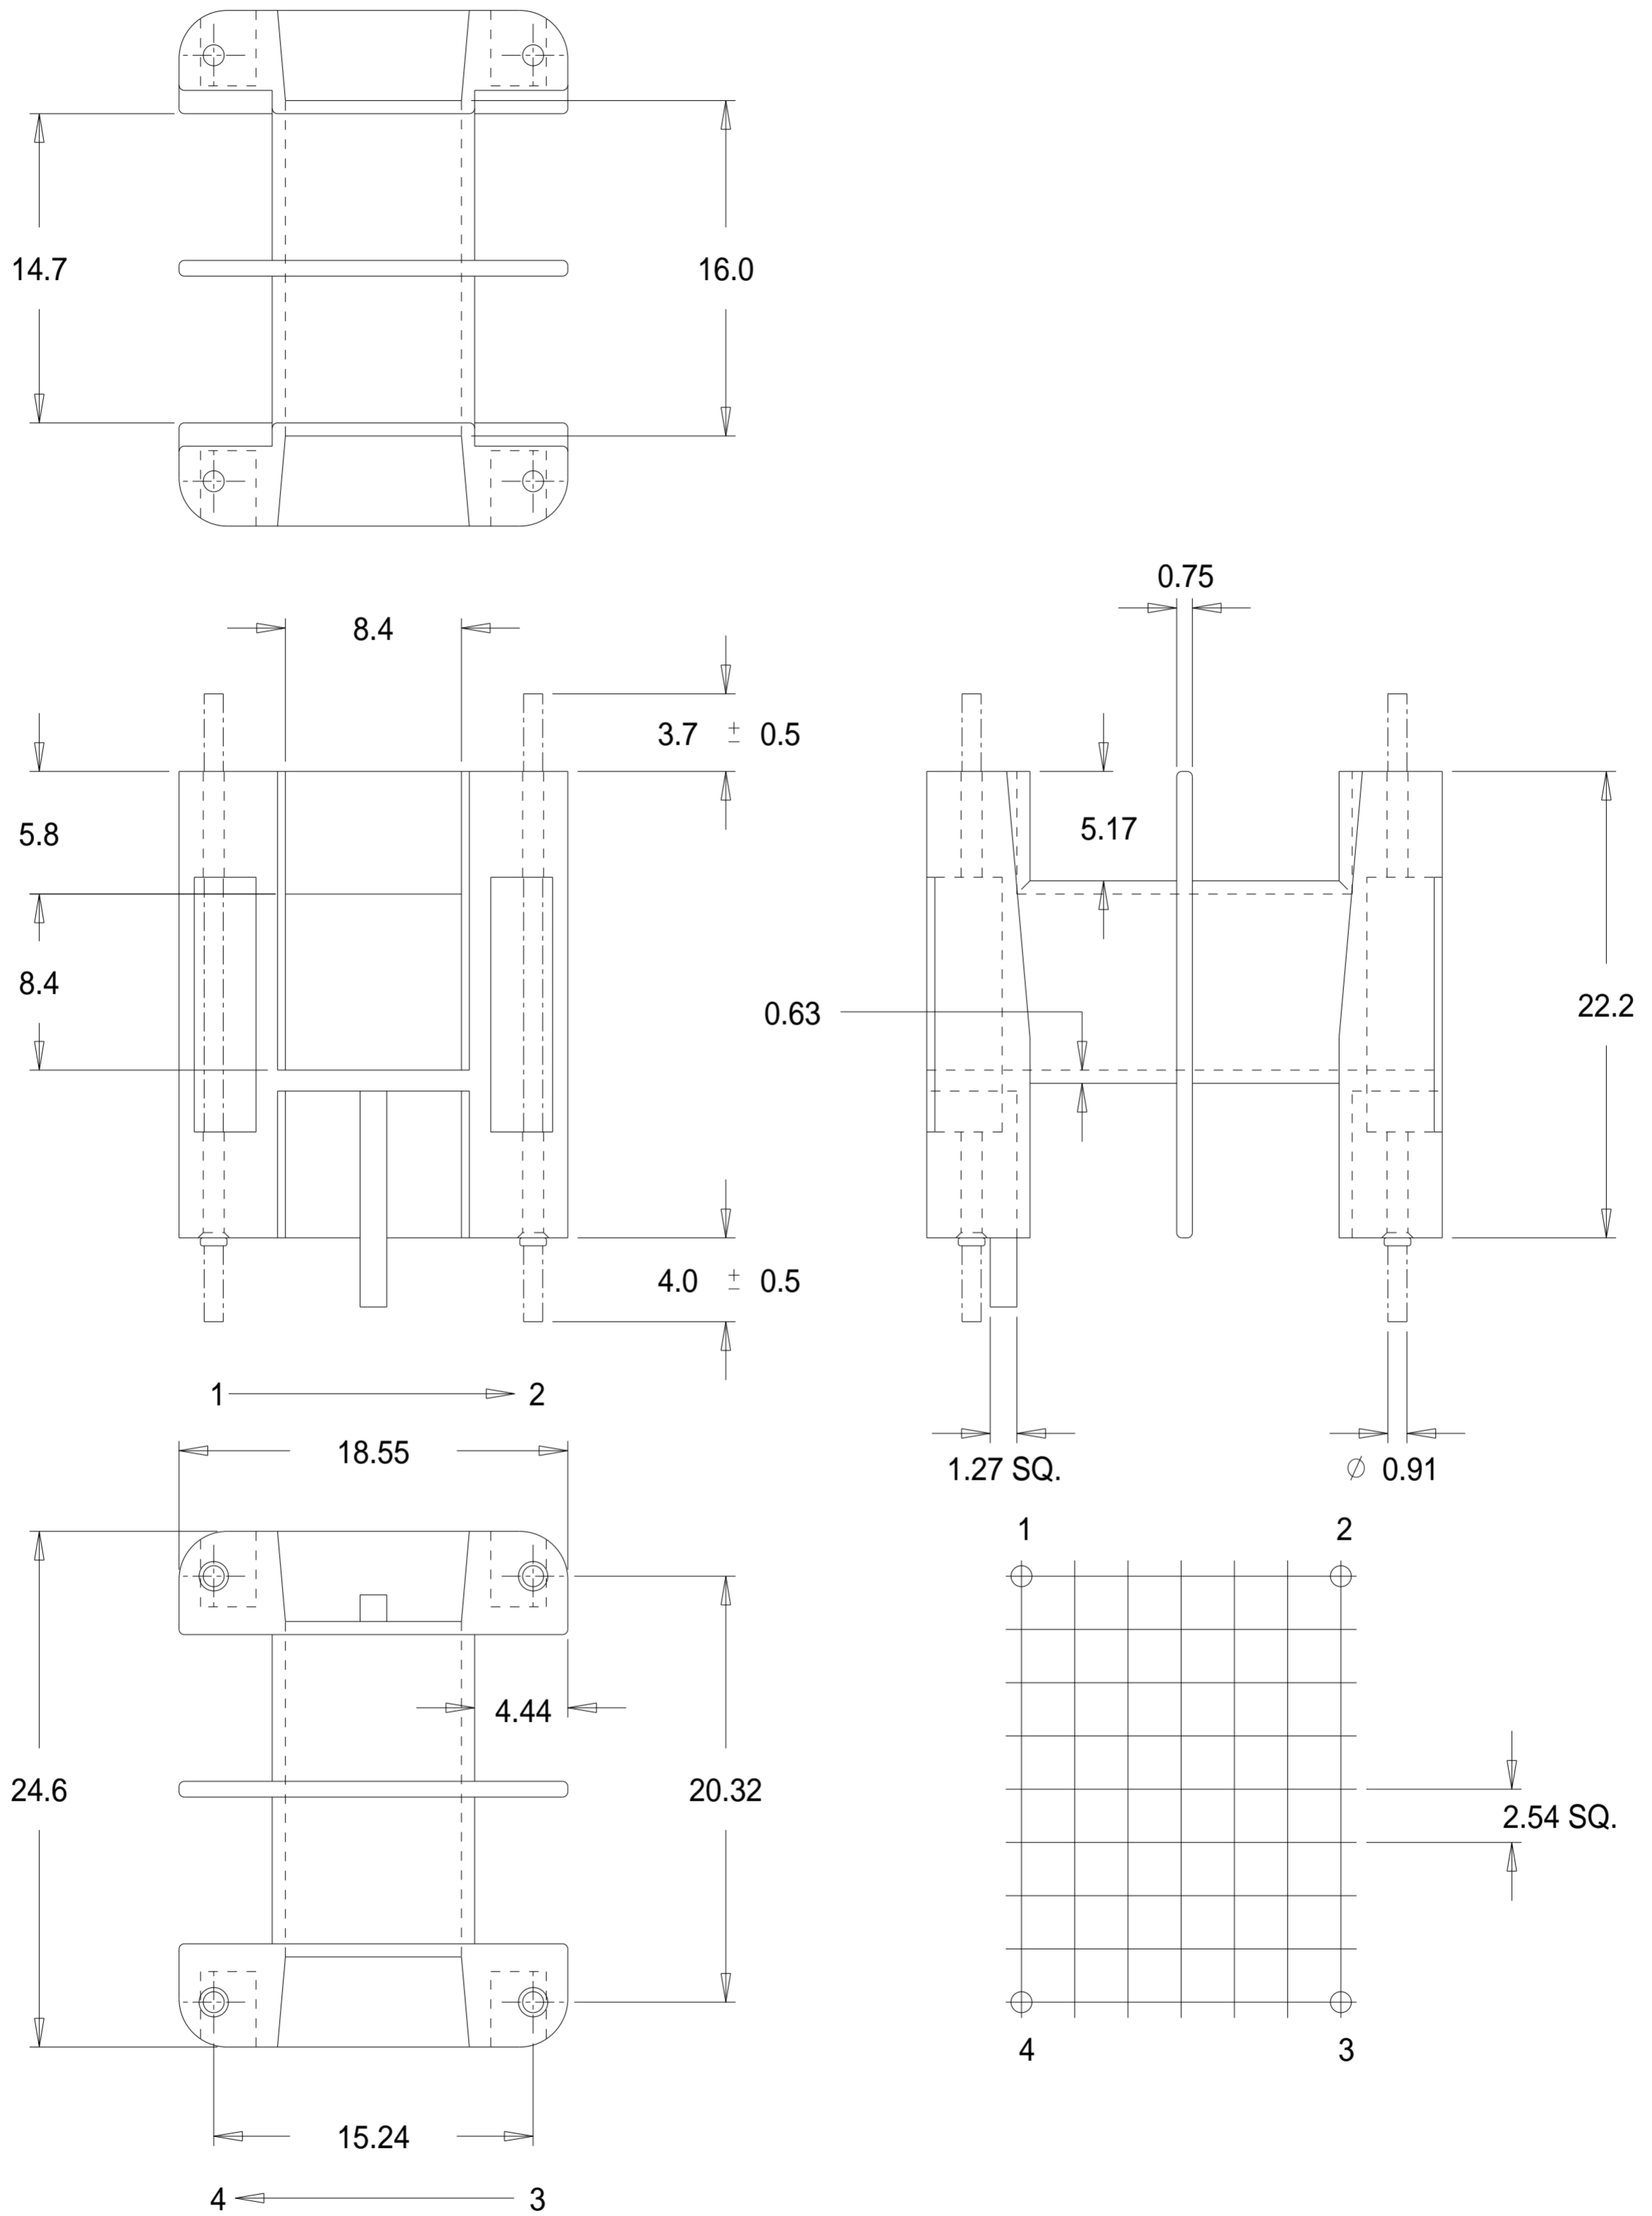

Part No. FU0631

U 21/15/7.5 Double Section 'U' Range Bobbin

Dimensions in millimetres.